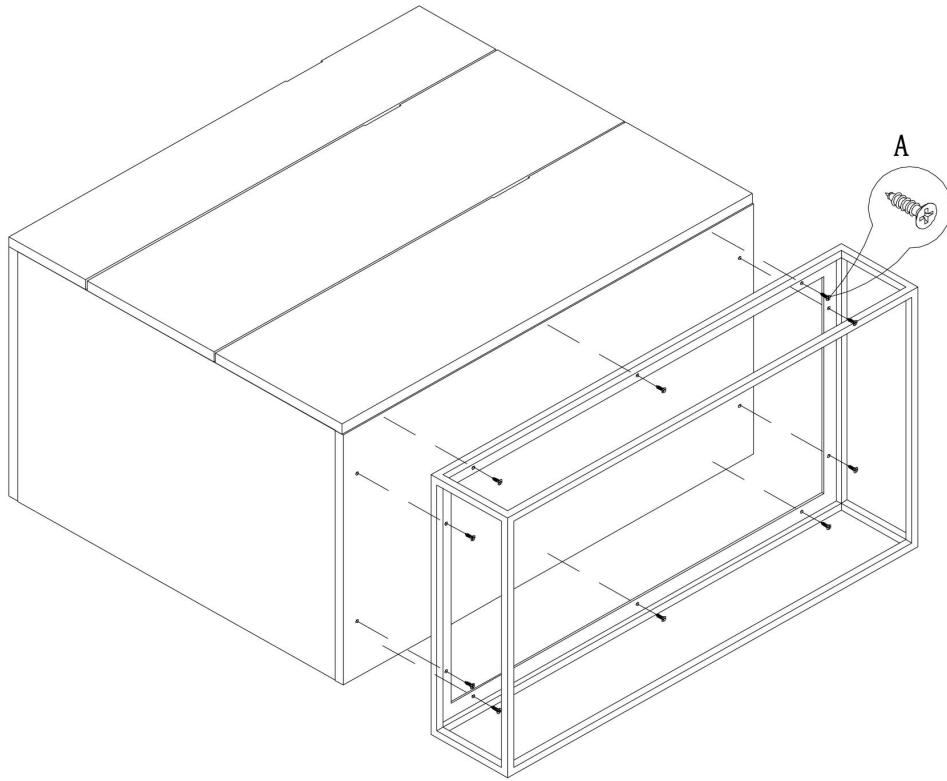

Thank you for selecting Casabianca Home and letting us become part of your story.

NIGHTSTAND / END TABLE

CB-1406-NG
5148

Assembly Tips:

- * Assemble this product on soft, scratch-free surface such as a carpet or cardboard to prevent scratching on the product.
- * Sometimes hardware can be found inside drawers or underneath products.
- * Do not discard any of the packaging until you have successfully assembled the product.

C x10
Spec: 3.8*L16

1

2