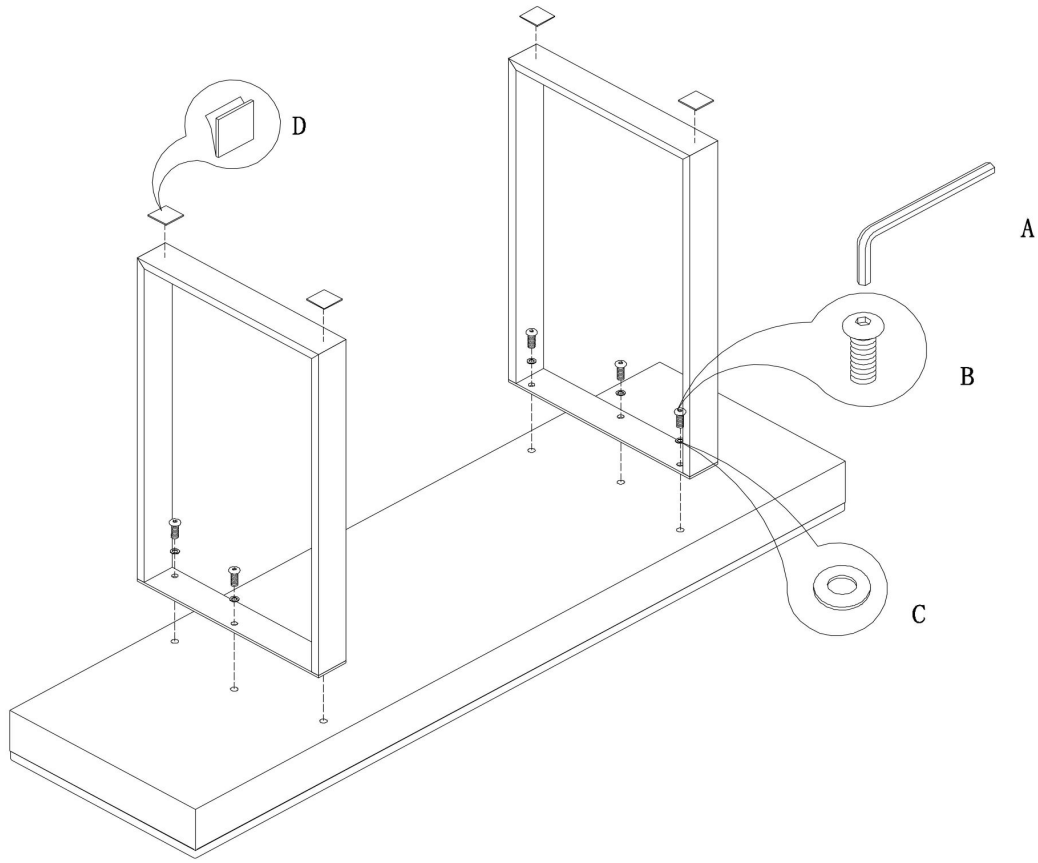

We're here to help.

Need a little help with setup or hardware? Simply contact our support team at

support@casabiancafurniture.com

1(800) 652-6344

Mon-Fri 9:00am - 5:00pm EST

A x1
Spec: 5#

B x6
Spec: 5/16*L30

C x6
Spec: M14*8. 2*1

D x4
Spec: 38*38

1

2