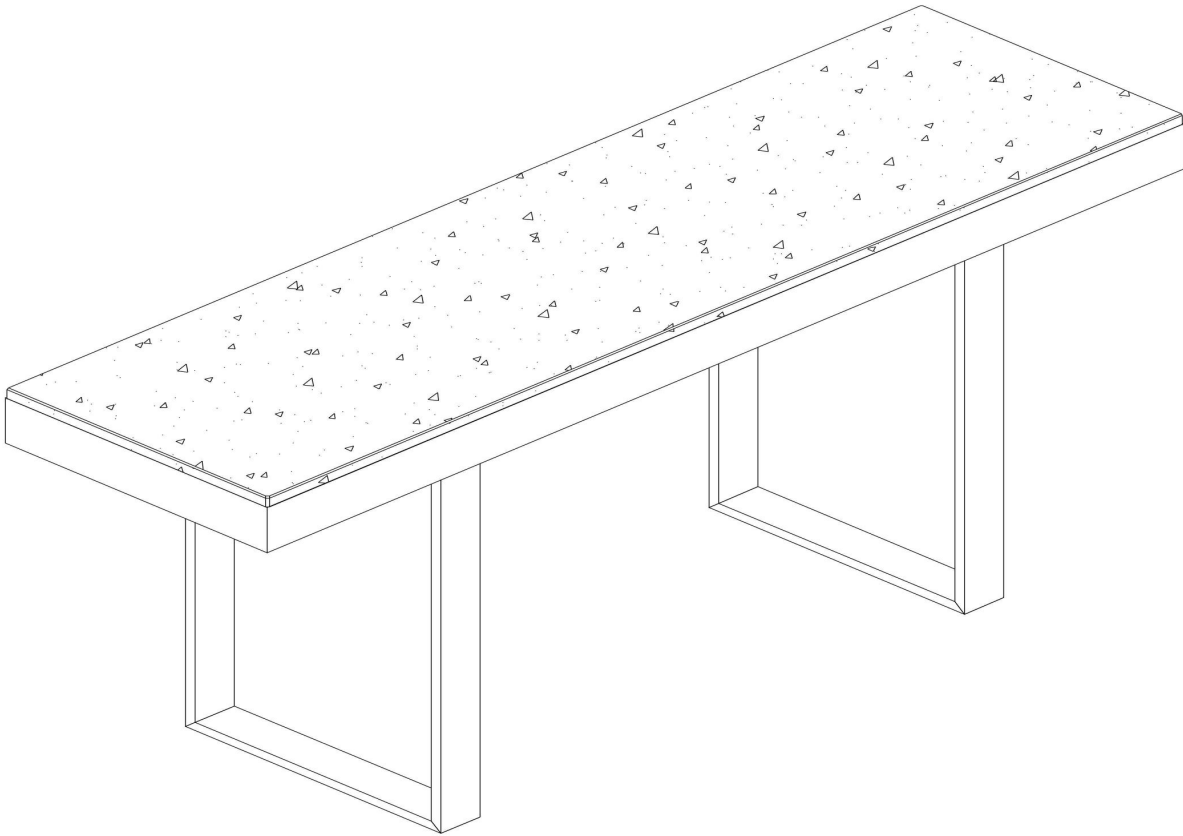

CONSOLE TABLE
CB-3451-CONSOLE
5061

DOWNLOAD OUR APP AT
"CASABIANCA HOME
3D EXPERIENCE"

GENTLE WARNING

You will love it so much you'll never want to leave home!

Care Instructions

Casegoods (C): Dust with a soft, dry cloth. All spills should be cleaned up immediately. Use glass cleaners on glass only. DO NOT use any abrasive cleaning supplies.

We're here to help.

Need a little help with setup or hardware? Simply contact our support team at

support@casabiancafurniture.com

1(800) 652-6344

Mon-Fri 9:00am - 5:00pm EST

A x1
Spec: 5#

B x6
Spec: 5/16*L30

C x6
Spec: M14*8. 2*1

D x4
Spec: 38*38

1

2