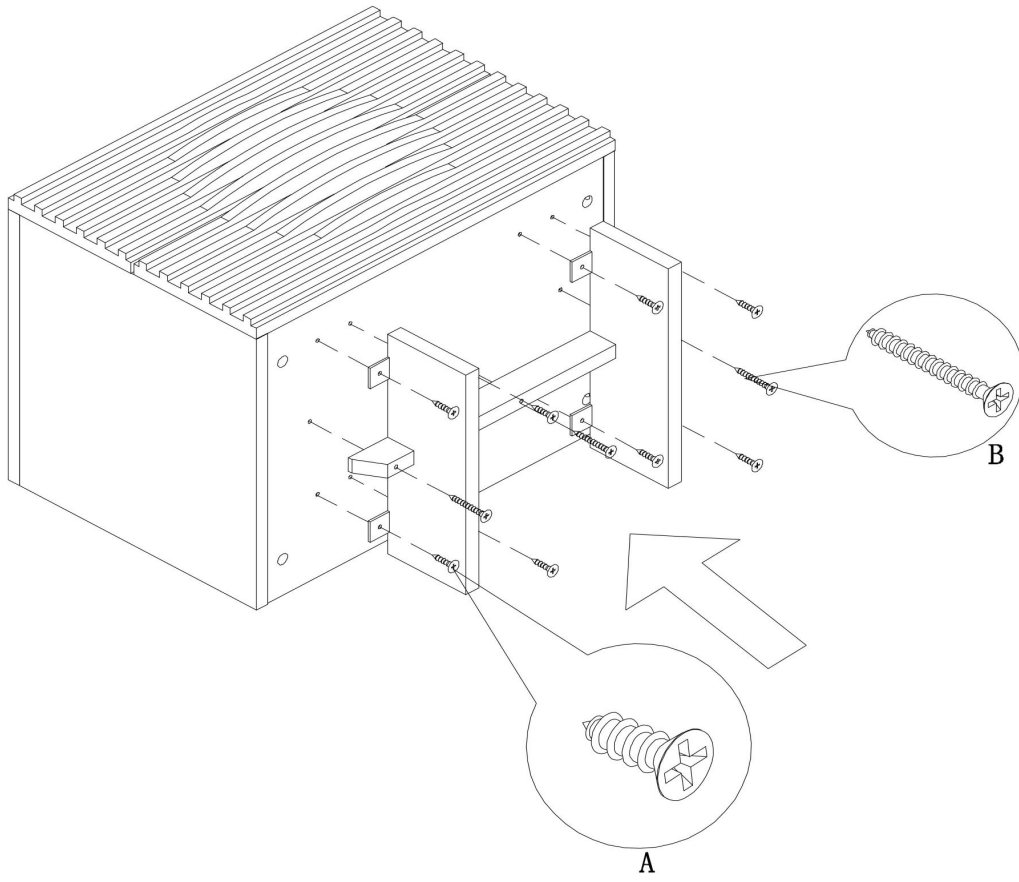

We're here to help.

Need a little help with setup or hardware? Simply contact our support team at

support@casabiancafurniture.com

1(800) 652-6344

Mon-Fri 9:00am - 5:00pm EST

A x8
Spec: \varnothing 3.8x16

B x3
Spec: \varnothing 3.5x50