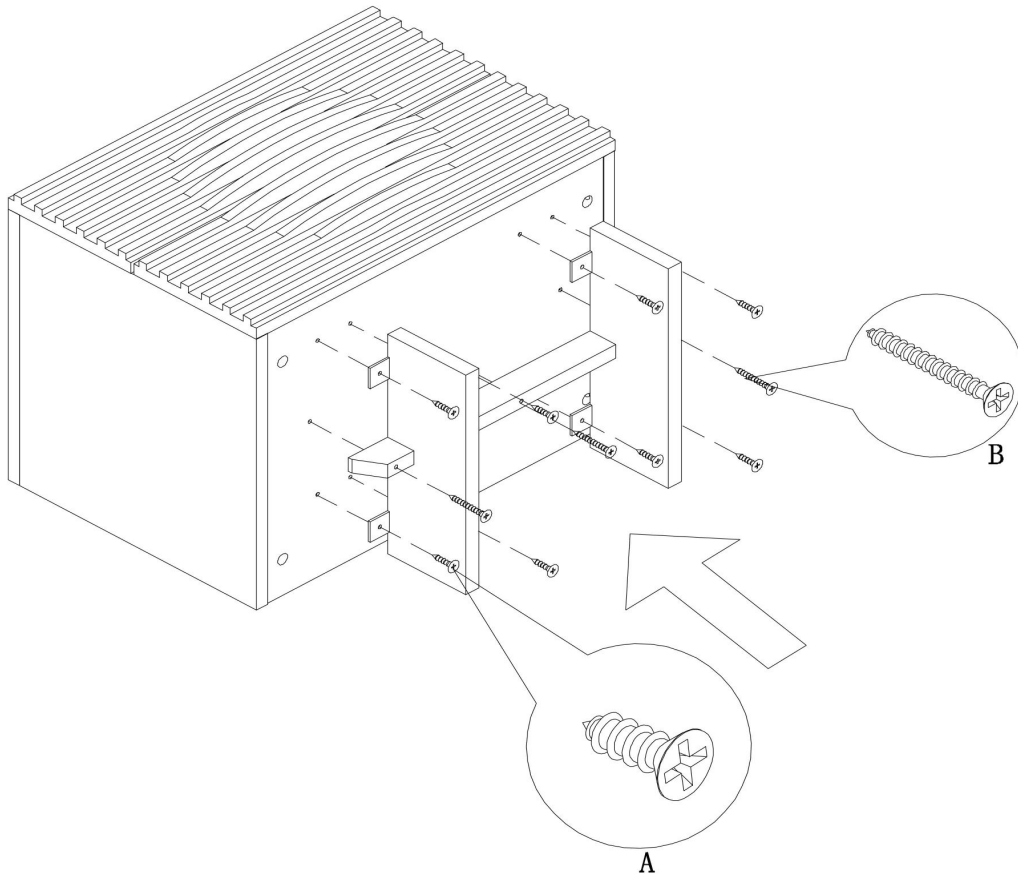

We're here to help.

Need a little help with setup or hardware? Simply contact our support team at

support@casabiancafurniture.com

1(800) 652-6344

Mon-Fri 9:00am - 5:00pm EST

A x8
Spec: ϕ 3.8x16

B x3
Spec: ϕ 3.5x50