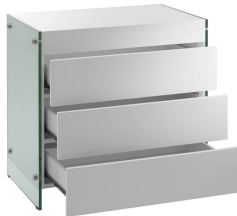

IL VETRO
CB-111-3NS-WH
 5074-WH

MSRP \$1215

The IL VETRO dresser in high gloss white lacquer with glass by Casabianca Home features clean, modern lines adding a sophisticated look and edge to any room.

Our IL VETRO dresser is constructed using top commercial-grade materials with glass, mdf and features 3 drawers with soft closing mechanism with exceptional quality that are made to last.

Size: 30 W x 19 D x 30 H in

Product Weight	Max Weight	UP
60 lbs	50 lbs	682055344973

Material:

Glass, MDF

Assembly Level

Partial Assembly

Commercial Grade

Yes

Fabric Content

Country of Origin

PRC

Ship LTL

Small pallet: 41 L x 37 W x 37 H in (Total weight: 164 lbs) Freight Class: 150

Packing Details

Box 1 | 31.5 L x 22 W x 29 H in | Weight: 86 lbs

Box 2 | 32.5 L x 22 W x 3 H in | Weight: 54 lbs