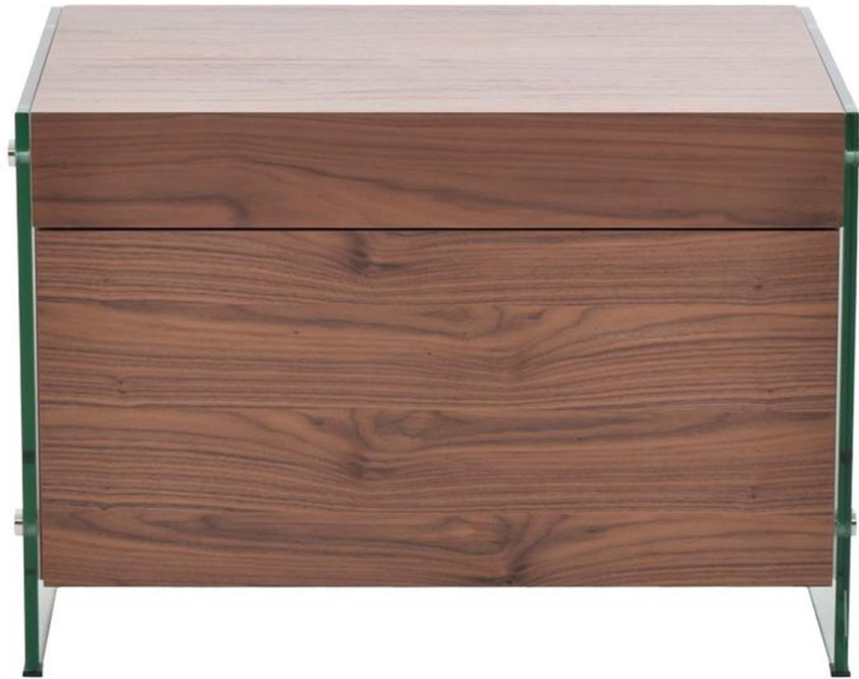

**IL VETRO**  
 CB-111-N-WA  
 5072-WAL

**MSRP** \$780

The IL VETRO nightstand in walnut veneer with glass by Casabianca Home features clean, modern lines adding a sophisticated look and edge to any room.

Our IL VETRO nightstand is constructed using top commercial grade materials with glass, mdf, veneer and features 1 drawer with push closing mechanism exceptional quality that are made to last.

Size: 26 W x 18 D x 20 H in

**casabianca**  
HOME

Product Weight	Max Weight Capacity	UPC
96 lbs	150 lbs	682055345017

Materials
Glass, MDF, Veneer

Assembly Level	Commercial Grade
Partial Assembly	Yes

Fabric Content	Country of Origin
	China