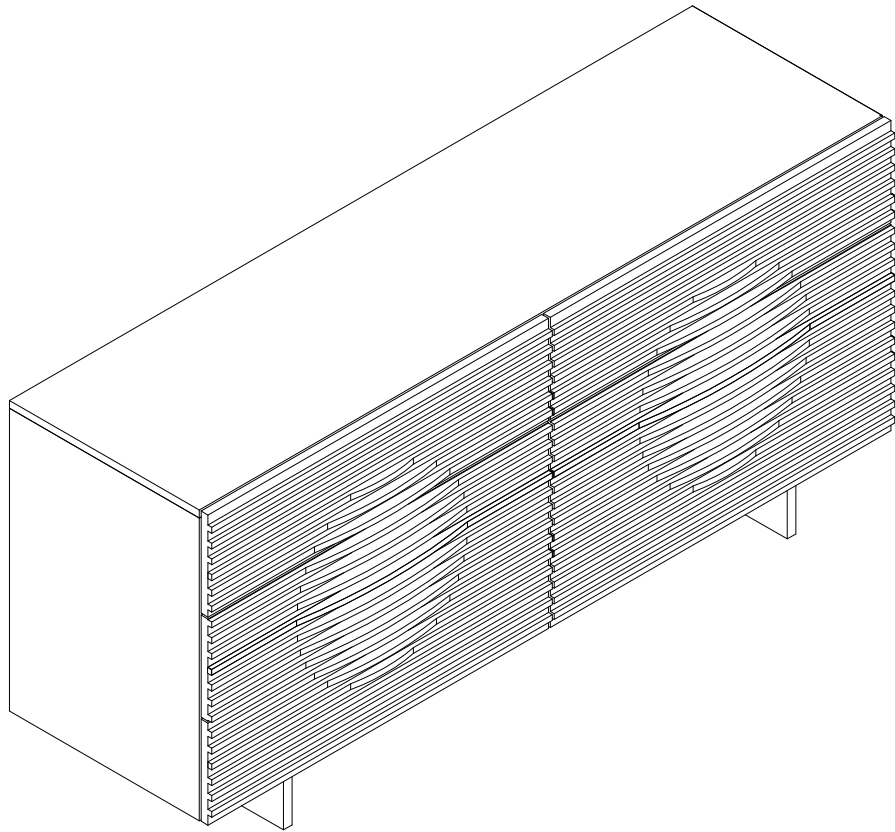

CPM4995-HA

CPM4995-HA

A x8
Spec: \varnothing 3.8x16

B x5
Spec: \varnothing 3.5x50

1