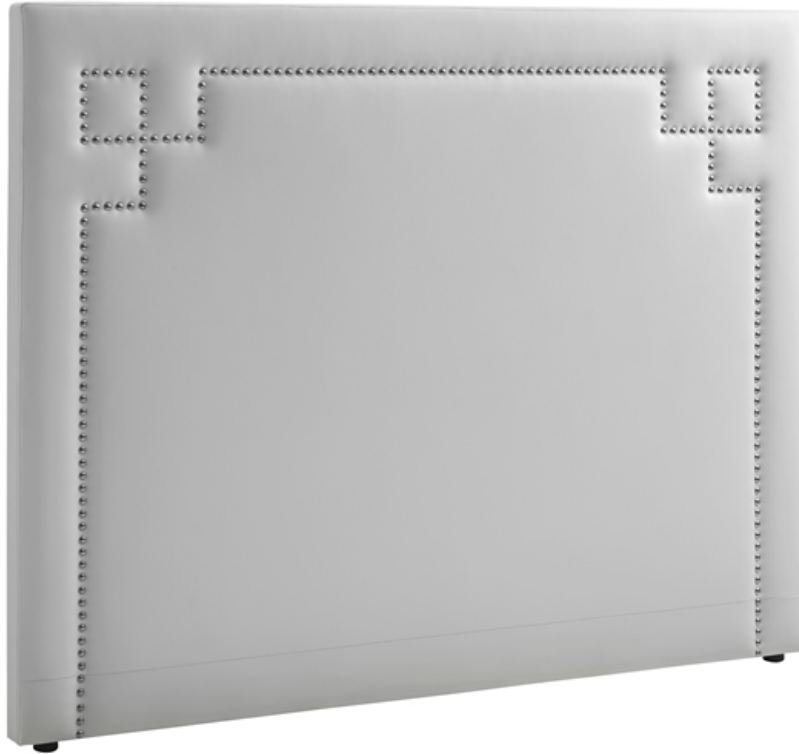

LUNGO
CB-A049-KW
5198

FEATURES

The White Eco-Leather King Headboard with Chrome Studs by Casabianca Home LUNGO . Features clean and modern lines adding a sophisticated look and modern edge to any room. Materials MDF / Eco Leather / Chrome Metal , quality that is made to last. (Headboard Only)

PRODUCT DIMENSIONS

80 W x 4 D x 60 H in
203.2 W x 10.1 D x 152.4 H cm

PRODUCT WEIGHT

65 lbs

UPC

682055340425

PRODUCT MATERIALS

MDF / Eco Leather / Chrome Metal

AVAILABLE COLORS

White w Chrome Studs
King