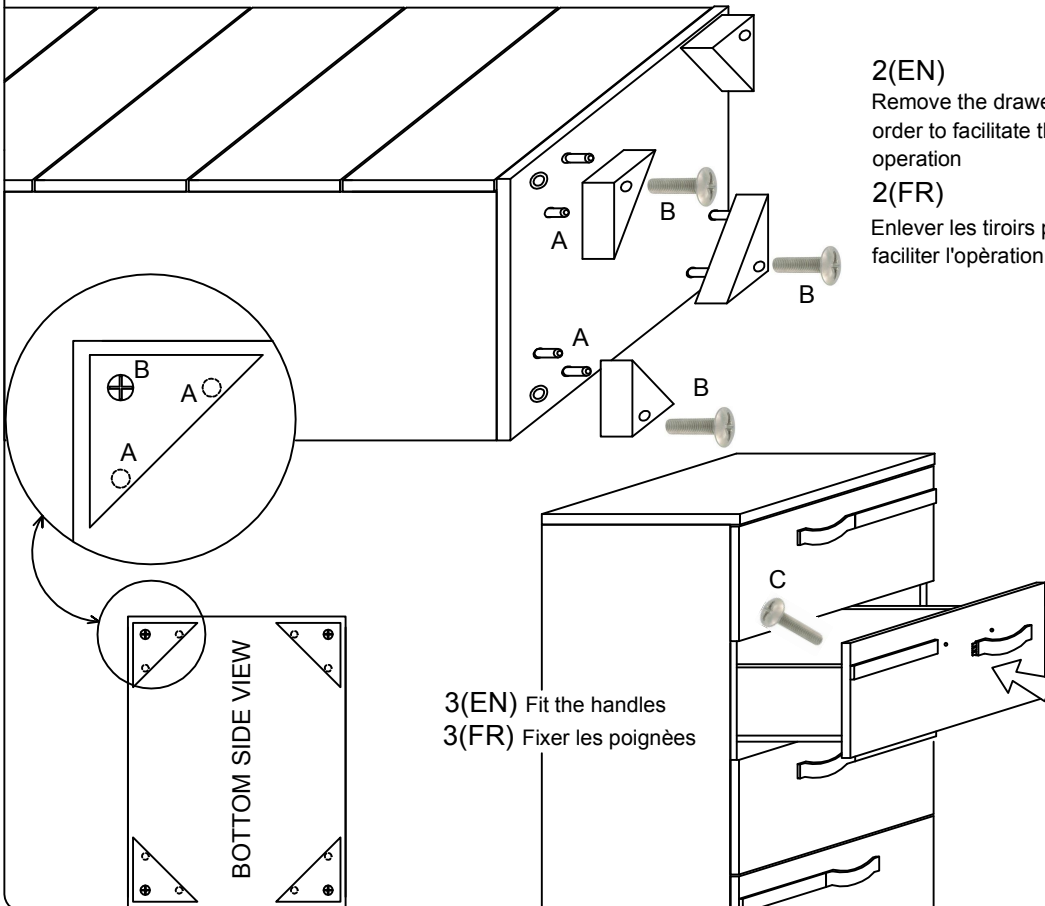

2(FR)
Enlever les tiroirs pour
faciliter l'opération

3(EN) Fit the handles
3(FR) Fixer les poignées

VOLARE

Fitting check list

A		Wooden dowels (8 pcs)
B		Screw for feet TBL 6MA (4 pcs)
C		Screw for handles TBL 4MA (10 pcs)

Tipologia	VOLARE Bedroom
Codice	VOBBLCM02
Project	Chest 5/ drawers
Status - Albina di Gaiarine (Italy) - www.statusitaly.it	
TEL +39 0434 75195 FAX +39 0434759553	

1(EN)
Turn the dresser on his back and fix the feet.

1(FR)
Poser le dressoir sur son dos et fixer les pieds

IMPORTANT
ASSEMBLING THIS
UNIT NEEDS
MINIMUM 2 PEOPLE

NO
DON'T USE THE DRILL

2(EN)
Remove the drawers in
order to facilitate the
operation

2(FR)
Enlever les tiroirs pour
faciliter l'opération