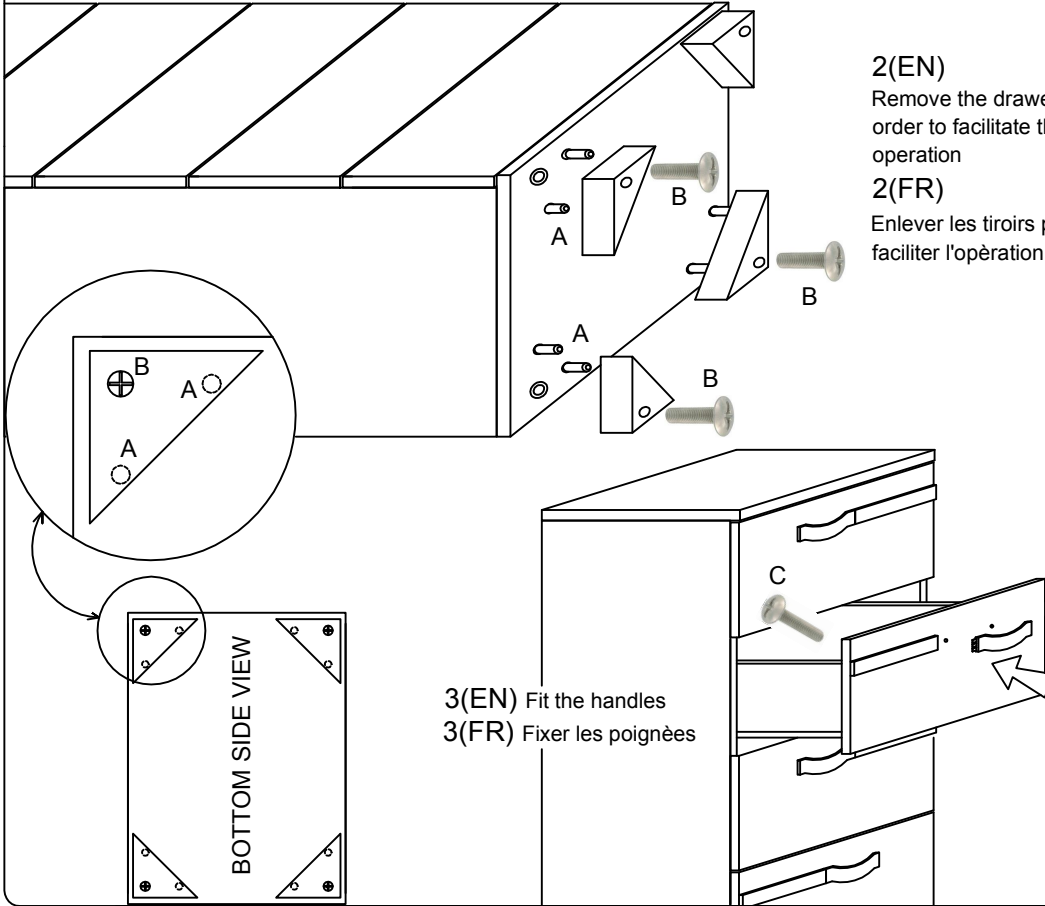

1(EN)
Turn the dresser on his back and fix the feet.

1(FR)
Poser le dressoir sur son dos et fixer les pieds

IMPORTANT
ASSEMBLING THIS
UNIT NEEDS
MINIMUM 2 PEOPLE

NO
DON'T USE THE DRILL

2(EN)
Remove the drawers in
order to facilitate the
operation

2(FR)
Enlever les tiroirs pour
faciliter l'opération

3(EN) Fit the handles
3(FR) Fixer les poignées

VOLARE

Fitting check list

A		Wooden dowels (8 pcs)
B		Screw for feet TBL 6MA (4 pcs)
C		Screw for handles TBL 4MA (10 pcs)